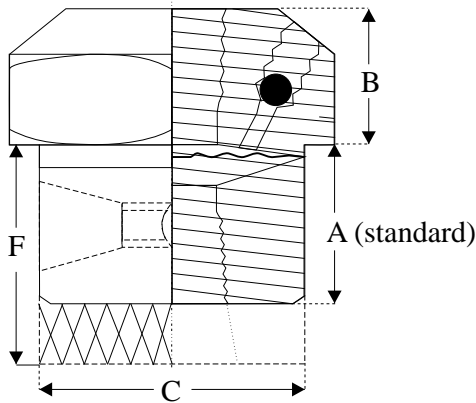

FICO DIAPHRAGM SEALS

TYPE: HG - Mini One Piece Welded Diaphragm Seal

The HG - "mini" seal has been designed to provide economical protection against corrosive, viscous or crystallising liquids, vapours or gases and whenever it is desirable to exclude the process media from a pressure gauge. It's small, low displacement diaphragm is suited to be used with most pressure gauges 63mm dial size or smaller. 100mm Ashcroft 1009 gauges with ranges 400kPa and above or pressure transmitters with low displacement sensing diaphragms are also suitable. An optional bottom housing with 1/8"BSPT flushing connection is available (Dimension F).

Pressure Rating: -70 to 27,580 kPa @ 20°C

Dimensions	Size (mm)
A - Bottom Housing Standard	19.0
B - Top Housing (38mm Across Flats)	17.5
C - Bottom Housing Diameter	34.9
F - Bottom Housing With Flushing Connection	28.6

* Drawing schematic only. Design subject to change without notice.

How To Order: HG KA KA S S S SL

Table A

Style - All Welded	Code
HG	HG

Table B

Process Connection	Code
1/4"BSPT	KA*
3/8"BSPT	KR
1/2"NPT	04
Option	XX